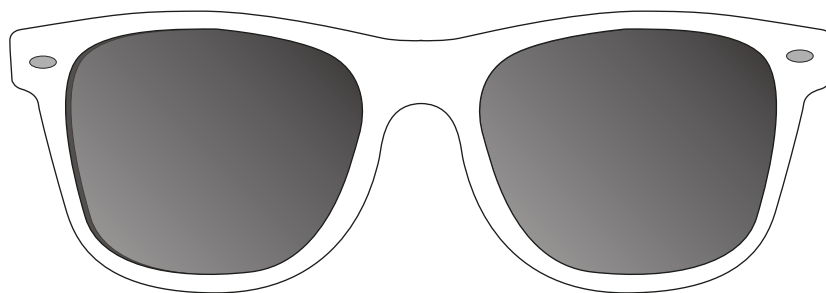

Your Ref:

Quantity:

Product Code: TA1130

Our Ref:

Version: 1

Product Colour: WHITE

PRINTING CONCERNS:**PRODUCT INFO:**

We stock this item in the following colours

**PANTONE REFERENCE(S)**

Full Colour Printing

ARTWORK SCALE 75%

ARTWORK SCALE 100%

Max Digital print area: 30mm x 7mm

Product Image for visualisation
- colours may vary

The dashed line is to demonstrate print area and will not appear on your printed item