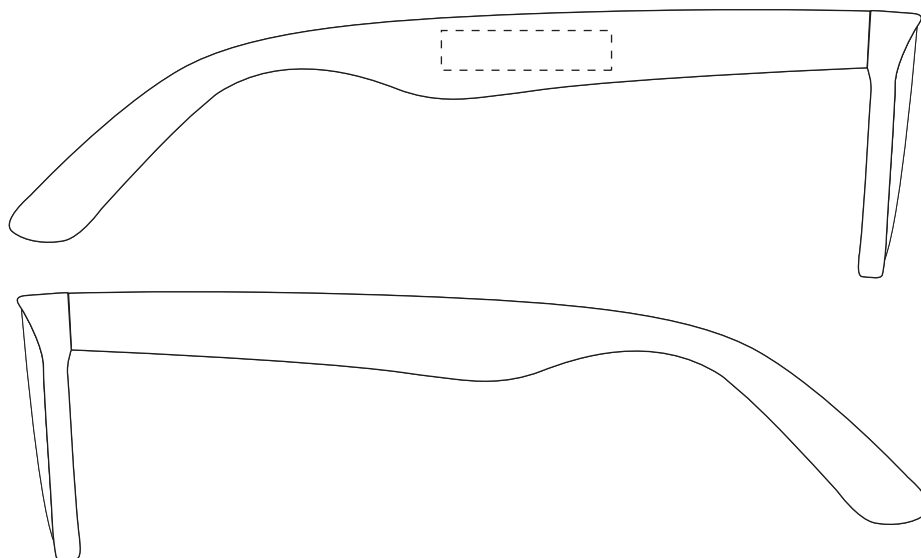

Your Ref:

Quantity:

Product Code: TA1130

Our Ref:

Version: 1

Product Colour: WHITE

PRINTING CONCERNS:**PRODUCT INFO:**

We stock this item in the following colours

**PANTONE REFERENCE(S)**

Full Colour Printing

ARTWORK SCALE 75%

ARTWORK SCALE 100%

Max Digital print area: 30mm x 7mm

Product Image for visualisation
- colours may vary

The dashed line is to demonstrate print area and will not appear on your printed item